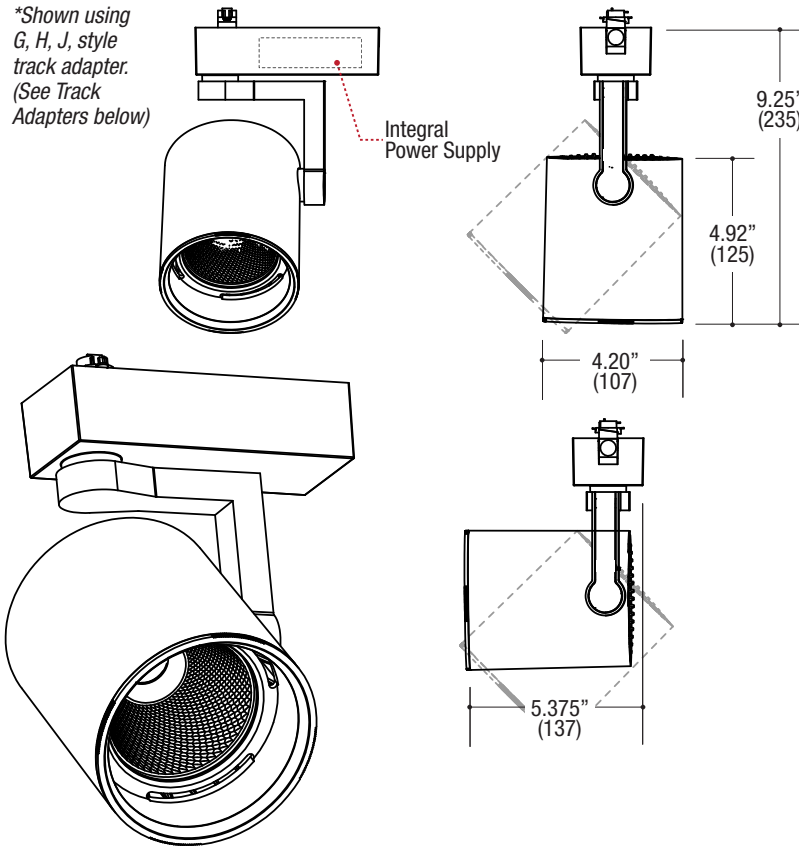

PROJECT	TYPE	CATALOG NUMBER
---------	------	----------------

*Shown using G, H, J, style track adapter. (See Track Adapters below)

TRACKHEAD

- 4.20" diameter simple cylinder shaped trackhead
- 0° - 90° vertical tilting / 355° horizontal rotation
- Die cast aluminum head & power supply housing
- 99.98% pure aluminum anodized reflector
- Easy relamping via removable twist-lock front ring
- Powder coat finish

LED SOURCE

- ValuDIM™
- 15W LED / 810lm 3000-1800K Warm Dimming

ELECTRICAL

- Integral LED driver
- Dimmable power supply available
- 1 or 2 circuit track compatible

MOUNTING

- Compatible with Halo®, Juno®, Global® track or Direct Monopoint

Ordering Example: **TRA02C-H-15V-9220-N-D1-1-WW**

OPTICAL ACCESSORY	DESCRIPTION	TRACKHEADS			
		LANIE	JULIE	CADEN	JAMIE
	Hex Cell Louver	N/A	OPT-TRA19C-HXL	OPT-TRA02C-HXL	N/A
	Diffusion Lens	OPT-TRA20B-P-DFL	OPT-TRA19B-P-DFL	OPT-TRA02C-P-DFL	FILM ONLY OPT-TRA03B-L-DFL
	Linear Spread Lens	OPT-TRA20B-P-LSL	OPT-TRA19B-P-LSL	OPT-TRA02C-P-LSL	FILM ONLY OPT-TRA03B-L-LSL
	Prismatic Spread Lens	OPT-TRA20B-P-PSL	OPT-TRA19B-P-PSL	OPT-TRA02C-P-PSL	N/A