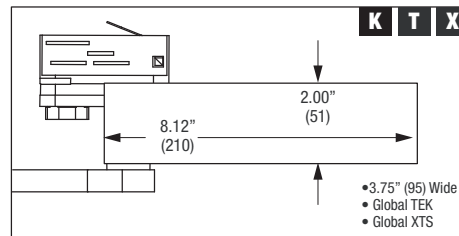

ORDERING INFO

SERIES	ADAPTER	WATTAGE	CRI / COLOR	BEAM	POWER SUPPLY	VOLTAGE	FINISH					
TRA02C CADEN Cylinder Trackhead Die-Cast Aluminum Adjustable Aim	H Halo® compatible*	ValuDIM™ 15V 15W LED 810lm delivered 3000-1800K Warm Dimming	9220 92CRI / 3000-1800K Warm Dimming	N Narrow 15° M Medium 25° W Wide 38°	D1 Phase Dimming (120V only) D2 0-10V Dim Driver (Monopoint Only) LD Non Dimming LED Driver (277V only)	1 120V 2 277V (HTEK only) U 120-277V (Monopoint only)	BB Black WW White WB White housing / Black bezel					
	J Juno® compatible*							G Global® GES compatible*	T Global® TEK compatible	K Global® HTEK compatible	X Global® XTS compatible	M Monopoint
	* One Circuit Compatible Only											

Ordering Example: **TRA02C-H-15V-9220-N-D1-1-WW**