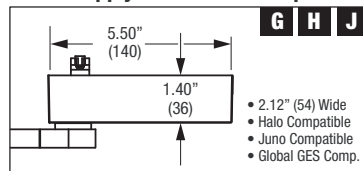

Power Supply Case / Track Adapter Information

Halo® is a registered trademark of Cooper Industries.
Juno® is a registered trademark of Juno Lighting.
Global® is a registered trademark of Nordic Aluminum.