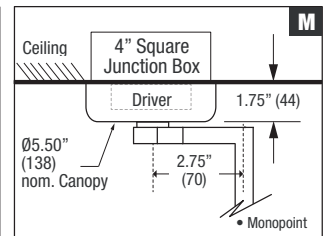

ORDERING INFO

SERIES	ADAPTER	WATTAGE	CRI / COLOR	BEAM	POWER SUPPLY	VOLTAGE	FINISH					
TRA02C CADEN Cylinder Trackhead Die-Cast Aluminum Adjustable Aim	H Halo® compatible*	ValuDIM™ 15V 15W LED 810lm delivered 3000-1800K Warm Dimming	9220 92CRI / 3000-1800K Warm Dimming	N Narrow 15° M Medium 25° W Wide 38°	D1 Phase Dimming (120V only) D2 0-10V Dim Driver (Monopoint Only) LD Non Dimming LED Driver (277V only)	1 120V 2 277V (HTEK only) U 120-277V (Monopoint only)	BB Black WW White WB White housing / Black bezel					
	J Juno® compatible*							G Global® GES compatible*	T Global® TEK compatible	K Global® HTEK compatible	X Global® XTS compatible	M Monopoint
	* One Circuit Compatible Only											

Ordering Example: **TRA02C-H-15V-9220-N-D1-1-WW**