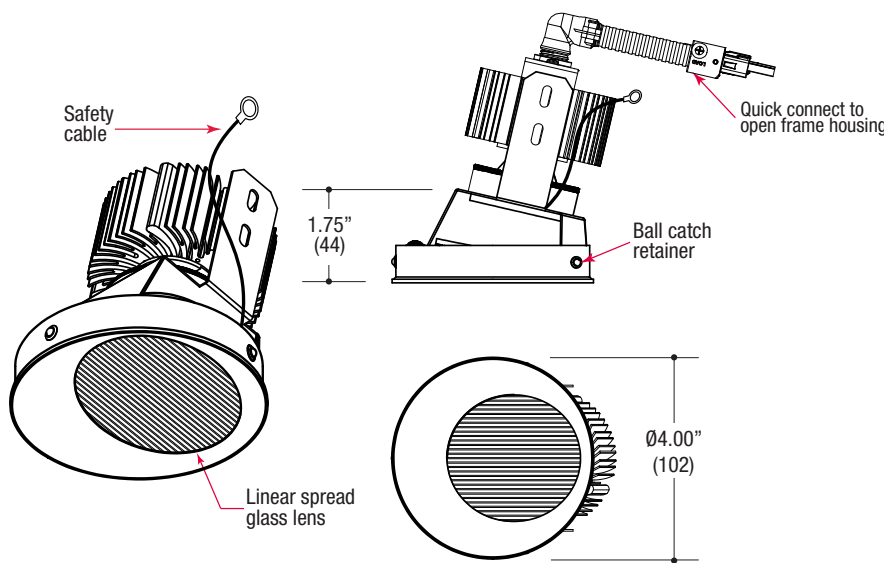

PROJECT	TYPE	CATALOG NUMBER

9431RM

ROUND FIXED WALLWASH ACCENT - The VF100 **Max-A™** Series of recessed downlight and open frame housing configurations represent the pinnacle of innovation and design of small aperture products for the architectural industry. These fixtures meet and exceed the needs of today's lighting designers and specifiers for small recessed fixtures that perform.

Measurements in ( ) are metric equivalents.

Specifications

ROUND WALLWASH

- Recessed fixed wallwash
- 4.00" round die-cast aluminum trimless insert
- Linear spread lens
- 1.75" regress for greater cut-off
- Ball catch retainer for easy trim insertion and removal
- Safety cable included
- Powder coat finish

5 YEAR WARRANTY
Limited

TRIM ORDERING INFO

TRIM SERIES	LED MODULE INFORMATION	CRI / COLOR	BEAM	TRIM FINISH	OPTIONS
9431RM Open Frame Housing 4.00" ROUND Fixed Wallwash Die-Cast Aluminum Trimless Insert Linear Spread Lens 	09C 09W LED / 900lm nom. 14C 14W LED / 1200lm nom. 20C 20W LED / 1600lm nom.	8027 80CRI / 2700K 8030 80CRI / 3000K 8035 80CRI / 3500K 8040 80CRI / 4000K 9527 95CRI / 2700K 9530 95CRI / 3000K 9535 95CRI / 3500K 9540 95CRI / 4000K	W Wide	MB Black MW White XX Custom	SH Shower rated

Example: **9431RM-20C-9530-W-MB-SH**