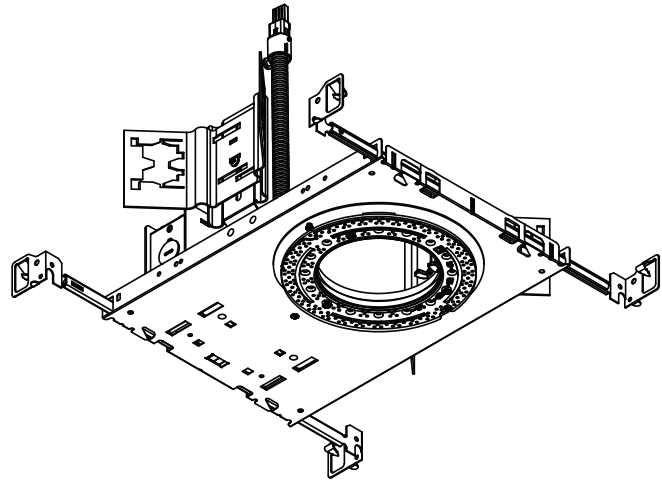

(VOR-1BN-S)
SMALL SIZE
OPEN FRAME HOUSING

Specifications

ROUND TRIMLESS HOUSING

- Open frame housing of galvanized and aluminum construction
- **Ceiling Cut-out - Ø6.50"**

ELECTRICAL

- Field-replaceable integral LED driver
- Electrical wiring compartment integrated into housing construction
- Internal thermal protection
- Easy maintenance access through ceiling opening
- Rated for through-branch wiring
- Optional dimming

MOUNTING

- Butterfly brackets for commercial installation in drywall, wood, stone, acoustic tile, or other ceiling types
- Perforated plate adjusts for 1/2", 5/8", 3/4" & 7/8" ceiling thickness
- Includes standard hanger bar attachments for residential installation
- Heavy duty **L-Bars™** hanger bar system ordered separately
  LF #LBARS4PK

LABELS

- Suitable for damp location, except when ordered with shower trim - Suitable for wet location

HOUSING ORDERING INFO

SERIES	CREE	DRIVER	VOLTAGE	OPTIONS
VOR-1BN-S Small Round Trimless Open Frame New Construction Housing	09C 09W LED 14C 14W LED 20C 20W LED	D1 Phase Dimming (120V only) D2 0-10V Dimming (120-277V only)	1 120V U 120-277V	EM Remotely Mounted Emergency Inverter

Ordering Example: **VOR-1BN-S-20C-D2-U-EM**