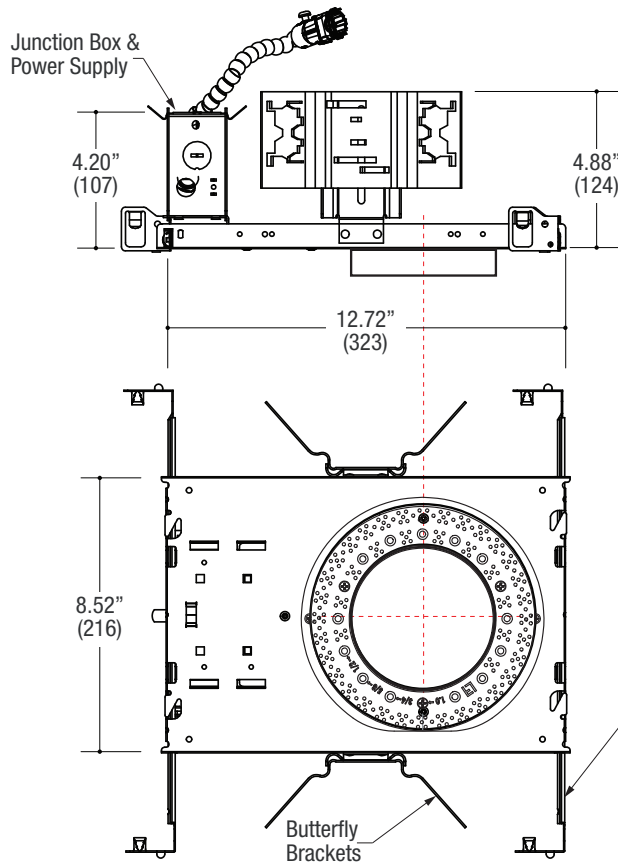

(VOR-1BN-S)
SMALL SIZE
OPEN FRAME HOUSING

Specifications

ROUND TRIMLESS HOUSING

- Open frame housing of galvanized and aluminum construction
- **Ceiling Cut-out - Ø6.50"**

ELECTRICAL

- Field-replaceable integral LED driver
- Electrical wiring compartment integrated into housing construction
- Internal thermal protection
- Easy maintenance access through ceiling opening
- Rated for through-branch wiring
- Optional dimming

MOUNTING

- Butterfly brackets for commercial installation in drywall, wood, stone, acoustic tile, or other ceiling types
- Perforated plate adjusts for 1/2", 5/8", 3/4" & 7/8" ceiling thickness
- Includes standard hanger bar attachments for residential installation
- Heavy duty **L-Bars™** hanger bar system ordered separately
  LF #LBARS4PK

LABELS

- Suitable for damp location, except when ordered with shower trim - Suitable for wet location

HOUSING ORDERING INFO

SERIES	CREE	DRIVER	VOLTAGE	OPTIONS
VOR-1BN-S Small Round Trimless Open Frame New Construction Housing	09C 09W LED 14C 14W LED 20C 20W LED	D1 Phase Dimming (120V only) D2 0-10V Dimming (120-277V only)	1 120V U 120-277V	EM Remotely Mounted Emergency Inverter

Ordering Example: **VOR-1BN-S-20C-D2-U-EM**