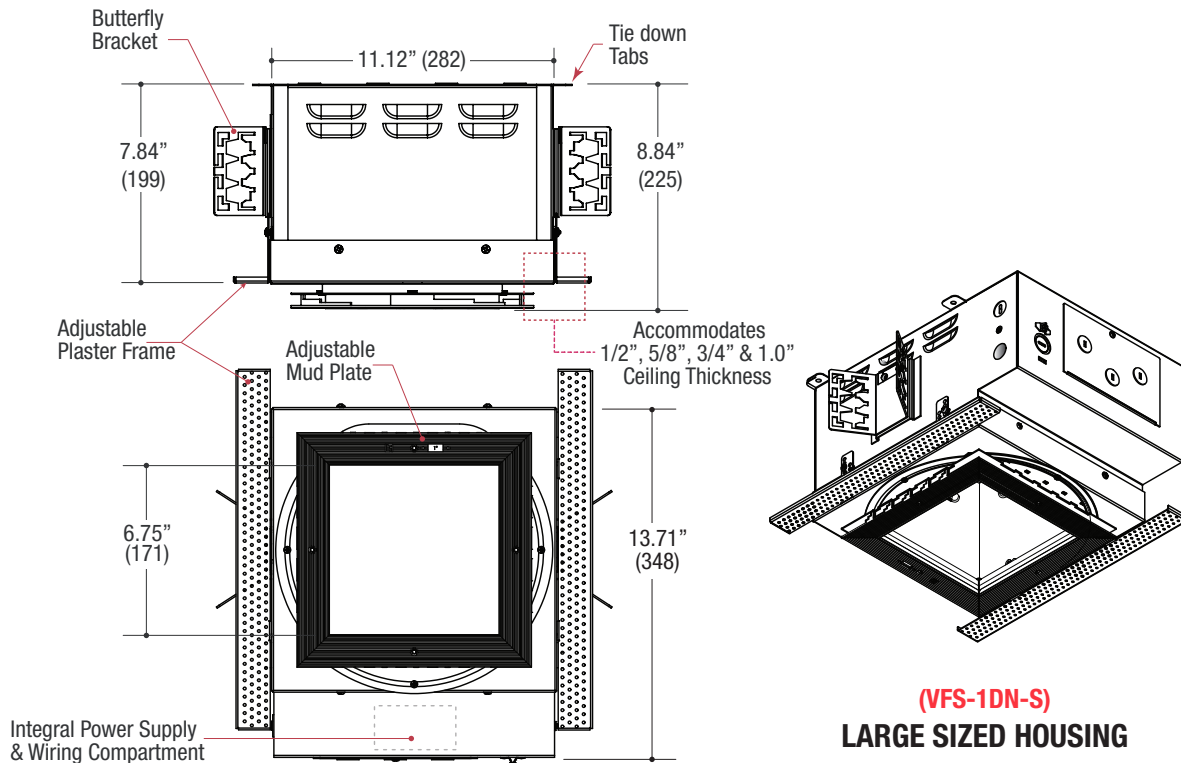

Measurements in ( ) are metric equivalents.

Specifications

SQUARE TRIMLESS HOUSING

- Housing of all steel construction
- Adjustable plaster frame
- Black powder coat finish
- **Ceiling Cut-out - 9.42" X 9.42"**

ELECTRICAL

- Field-replaceable integral LED driver
- Electrical wiring compartment integrated into housing construction
- Internal thermal protection
- Easy maintenance access through ceiling opening
- Rated for through-branch wiring
- Optional dimming

MOUNTING

- Butterfly brackets for commercial installation in drywall, or other mud in ceiling types
- Perforated plate adjusts for 1/2", 5/8", 3/4" & 1.0" ceiling thickness
- Includes Heavy-Duty **L-Bars™** hanger bar system for residential installation

LABELS

- Suitable for damp location
- **Air-Tight / IC Optional**

HOUSING ORDERING INFO

5 YEAR WARRANTY
Limited

IC / Air-Tight

SERIES	BRIDGELUX	CREE	DRIVER	VOLTAGE	FINISH	OPTIONS
VFS-1DN-S Large Square Trimless Insert New Construction Housing	22L 22W LED	35C 20W LED	D1 Phase Dimming (120V only) D2 0-10V Dimming (120-277V only) D3 Lutron Hi-lume™* Forward Phase 2 wire 1% (120V only) D4 Lutron Hi-lume™* EcoSystem™ & 3 wire (1%) (120-277V only) DE Lutron Hi-lume™ EcoSystem™* 1% w/Soft-On, Fade-to-Black™ (120-277V only) *Consult factory for further dimming options	1 120V U 120-277V	Leave Blank for Black WW White	EM Remotely Mounted Emergency LED Inverter IC* Insulated Ceiling (VFS-1DA-S only)
	34L 34W LED	41C 41W LED				
VFS-1DA-S* Large Square Trimless Insert Air-Tight Housing Black finish is standard						
or						

Ordering Example: **VFS-1DA-S-35C-D1-1-WW-IC**