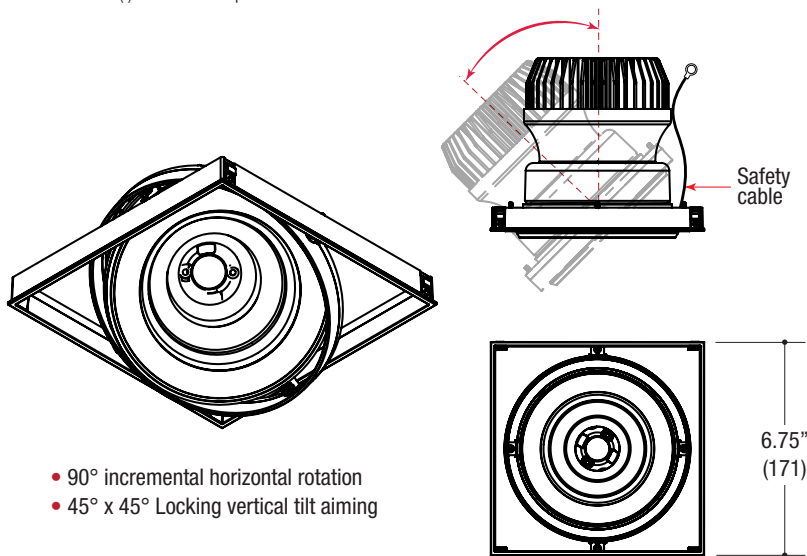

Measurements in ( ) are metric equivalents.

- 90° incremental horizontal rotation
- 45° x 45° Locking vertical tilt aiming

**REPLACES GIMBALO**

#### SQUARE DOWNLIGHT

- Recessed gimbal adjustable downlight
- 6.75" square die-cast aluminum trimless insert
- Double gimbal assembly
- Accepts up to 2 or more optical accessories
- Snap in spring retainers for easy trim insertion and removal
- Safety cable included
- Powder coat finish