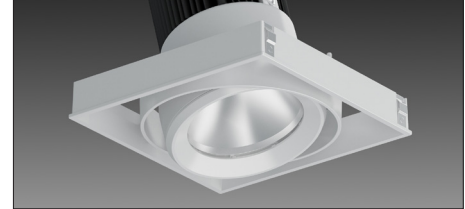

PROJECT	TYPE	CATALOG NUMBER
---------	------	----------------

9122C SQUARE GIMBAL ADJUSTABLE TRIMLESS ACCENT - The VF100 Series of recessed downlight and housing configurations represent the pinnacle of innovation for the architectural industry. These fixtures meet and exceed the needs of today's lighting designers and specifiers for small recessed fixtures that perform.

Measurements in () are metric equivalents.

- 90° incremental horizontal rotation
- 45° x 45° Locking vertical tilt aiming

Safety cable

5.00" Sq
(127)

REPLACES GIMBALO

Specifications

SQUARE DOWNLIGHT

- Recessed gimbal adjustable downlight
- 5.00" square aluminum trimless insert
- Double gimbal assembly
- Accepts up to 2 or more optical accessories
- Snap in trimless insert
- Safety cable included
- Powder coat finish

TRIM ORDERING INFO

TRIM SERIES	BRIDGELUX WATTAGE	CRI / COLOR	CREE WATTAGE	CRI / COLOR	BEAM	TRIM FINISH
9122C	17L	8027	20C	8027	N Narrow M Medium W Wide	MB Black MW White XX Custom
	22L	8030	28C	8030		
		8035		8035		
		8040		8040		
		9027		9527		
		9030		9530		
		9727		9535		
		9730		9540		