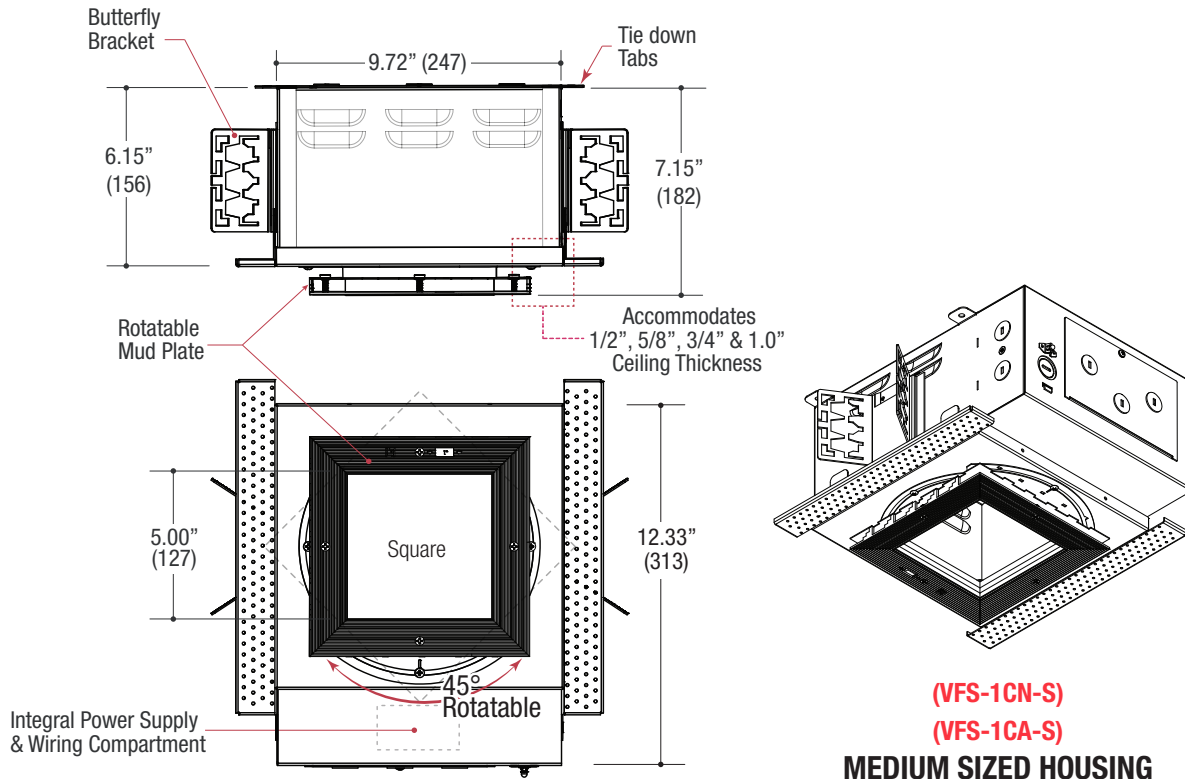

Measurements in ( ) are metric equivalents.

(VFS-1CN-S)
(VFS-1CA-S)
MEDIUM SIZED HOUSING

Specifications

SQUARE TRIMLESS HOUSING

- Housing of all steel construction
- Adjustable plaster frame
- Black powder coat finish
- **Ceiling Cut-out - 7.65" X 7.65"**

ELECTRICAL

- Field-replaceable integral LED driver
- Electrical wiring compartment integrated into housing construction
- Internal thermal protection
- Easy maintenance access through ceiling opening
- Rated for through-branch wiring
- Optional dimming

MOUNTING

- Butterfly brackets for commercial installation in drywall or other mud-in ceiling types
- Perforated plate adjusts for 1/2", 5/8", 3/4" & 1.0" ceiling thickness
- Includes Heavy-Duty **L-Bars™** hanger bar system for residential installation

LABELS

- Suitable for damp location
- **Air-Tight / IC Optional**

5 YEAR WARRANTY
Limited

IC / Air-Tight

HOUSING ORDERING INFO

SERIES	BRIDGELUX	CREE	DRIVER	VOLTAGE	FINISH	OPTIONS
VFS-1CN-S Medium Square Trimless Insert New Construction Housing	17L 17W LED	20C 20W LED	D1 Phase Dimming (120V only) D2 0-10V Dimming (120-277V only) D3 Lutron Hi-lume™* Forward Phase 2 wire 1% (120V only) D4 Lutron Hi-lume™* EcoSystem™ & 3 wire (1%) (120-277V only) DE Lutron Hi-lume™ EcoSystem™* 1% w/Soft-On, Fade-to-Black™ (120-277V only) *Consult factory for further dimming options	1 120V U 120-277V	Leave Blank for Black WW White	EM Remotely Mounted Emergency LED Inverter IC* Insulated Ceiling (VFS-1CA-S only)
	22L 22W LED	28C 28W LED				
VFS-1CA-S* Medium Square Trimless Insert Air-Tight Housing Black finish is standard						
or						

Ordering Example: **VFS-1CN-S-20C-D1-1-WW-EM**