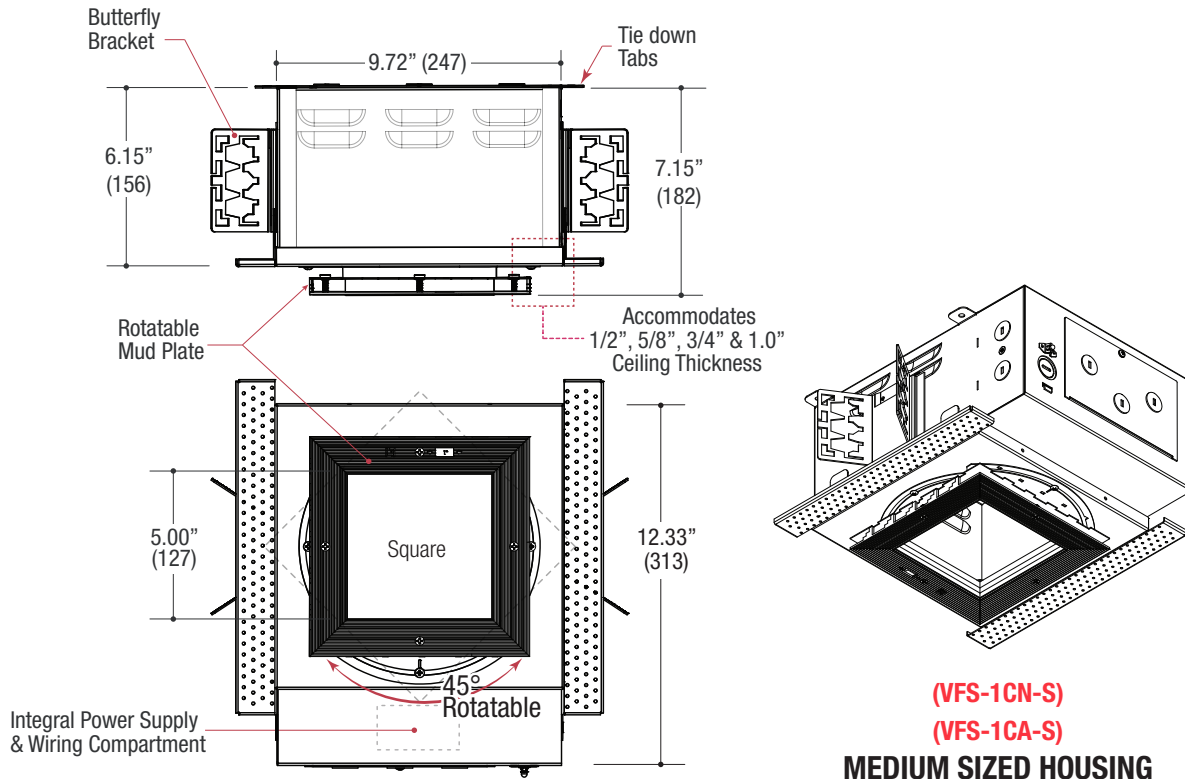

Measurements in () are metric equivalents.

- 90° incremental horizontal rotation
- 45° x 45° Locking vertical tilt aiming

Safety cable

5.00" Sq
(127)

REPLACES GIMBALO

Specifications

SQUARE DOWNLIGHT

- Recessed gimbal adjustable downlight
- 5.00" square aluminum trimless insert
- Double gimbal assembly
- Accepts up to 2 or more optical accessories
- Snap in trimless insert
- Safety cable included
- Powder coat finish

Example: **8121C-19C-9227-N-MW**

5 YEAR WARRANTY
Limited

LED Performance Chart

WATTAGE / LUMENS	CRI / COLOR	BEAM
19C 19W LED / 2163lm del.	8027 80CRI / 2700K	N Narrow 14°
26C 26W LED / 2908lm del.	8030 80CRI / 3000K	M Medium 30°
	8035 80CRI / 3500K	W Wide 40°
	8040 80CRI / 4000K	V Very Wide 70°
Delivered Lumens @ 80CRI / 3000K Narrow Beam	9227 92CRI / 2700K	
	9230 92CRI / 3000K	
	9235 92CRI / 3500K	
	9240 92CRI / 4000K	
	9827 98CRI / 2700K	
	9830 98CRI / 3000K	
	9835 98CRI / 3500K	
	9840 98CRI / 4000K	

Measurements in () are metric equivalents.

Specifications

SQUARE TRIMLESS HOUSING

- Housing of all steel construction
- Adjustable plaster frame
- Black powder coat finish
- **Ceiling Cut-out - 7.65" X 7.65"**