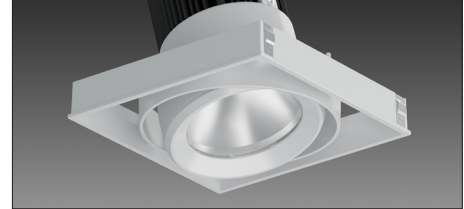

TRIMLESS

LED

MEDIUM

PROJECT

TYPE

CATALOG NUMBER

9122C SQUARE GIMBAL ADJUSTABLE TRIMLESS ACCENT - The VF100 Series of recessed downlight and housing configurations represent the pinnacle of innovation for the architectural industry. These fixtures meet and exceed the needs of today's lighting designers and specifiers for small recessed fixtures that perform.

Measurements in () are metric equivalents.

- 90° incremental horizontal rotation
- 45° x 45° Locking vertical tilt aiming

Safety cable

5.00" Sq
(127)

REPLACES GIMBALO

Specifications

SQUARE DOWNLIGHT

- Recessed gimbal adjustable downlight
- 5.00" square aluminum trimless insert
- Double gimbal assembly
- Accepts up to 2 or more optical accessories
- Snap in trimless insert
- Safety cable included
- Powder coat finish

TRIM ORDERING INFO

TRIM SERIES	CREE	CRI / COLOR	BEAM	TRIM FINISH
9122C	19C 26C	8027 8030 8035 8040 9227 9230 9235 9240 9827 9830 9835 9840	N Narrow M Medium W Wide	MB Black MW White XX Custom
BULLSEYE™ SERIES 5.00" SQUARE Trimless Insert Adjustable Downlight				

Measurements in () are metric equivalents.

Specifications

SQUARE TRIMLESS HOUSING

- Housing of all steel construction
- Adjustable plaster frame
- Black powder coat finish
- **Ceiling Cut-out - 7.65" X 7.65"**