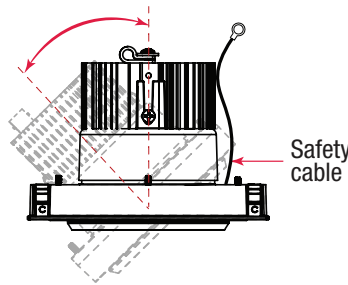

Measurements in () are metric equivalents.

- 90° incremental horizontal rotation
- 45° x 45° Locking vertical tilt aiming

Safety cable

5.00" Sq
(127)

REPLACES GIMBALO

Specifications

SQUARE DOWNLIGHT

- Recessed gimbal adjustable downlight
- 5.00" square aluminum trimless insert
- Double gimbal assembly
- Accepts up to 2 or more optical accessories
- Snap in trimless insert
- Safety cable included
- Powder coat finish