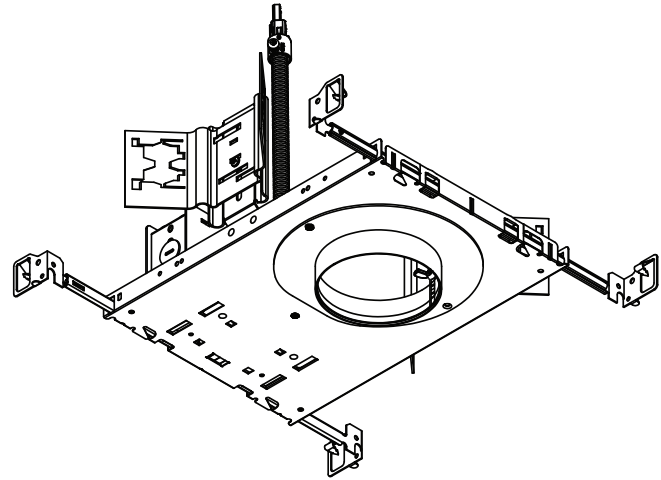

Measurements in () are metric equivalents.

Specifications

ROUND WALLWASH

- Recessed fixed wallwash
- 4.50" round die-cast aluminum trim
- .25" face trim
- Linear spread lens
- 1.75" regress for greater cut-off
- Ball catch retainer for easy trim insertion and removal with safety cable included
- Powder coat finish

Example: **8431RM-20C-9530-W-MB-SH**

(VOR-1BN-T)
SMALL SIZE
OPEN FRAME HOUSING

Hanger Bars Included

Butterfly Brackets

Specifications

ROUND TRIMMED HOUSING

- Open frame housing of galvanized and aluminum construction
- **Ceiling Cut-out - Ø4.18"**