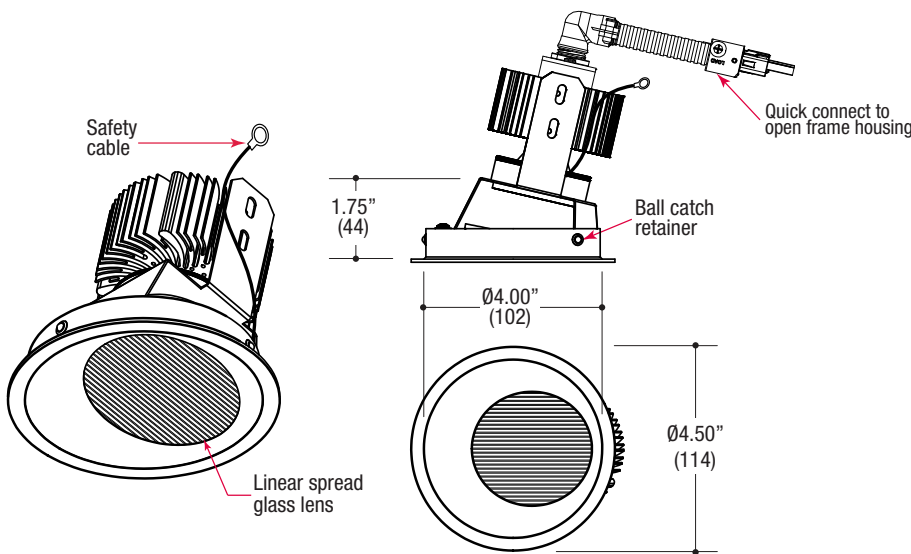

Measurements in () are metric equivalents.

Specifications

ROUND WALLWASH

- Recessed fixed wallwash
- 4.50" round die-cast aluminum trim
- .25" face trim
- Linear spread lens
- 1.75" regress for greater cut-off
- Ball catch retainer for easy trim insertion and removal with safety cable included
- Powder coat finish

Example: **8431RM-20C-9530-W-MB-SH**

(VOR-1BN-T)
SMALL SIZE
OPEN FRAME HOUSING

Hanger Bars Included

Butterfly Brackets

Specifications

ROUND TRIMMED HOUSING

- Open frame housing of galvanized and aluminum construction
- **Ceiling Cut-out - Ø4.18"**