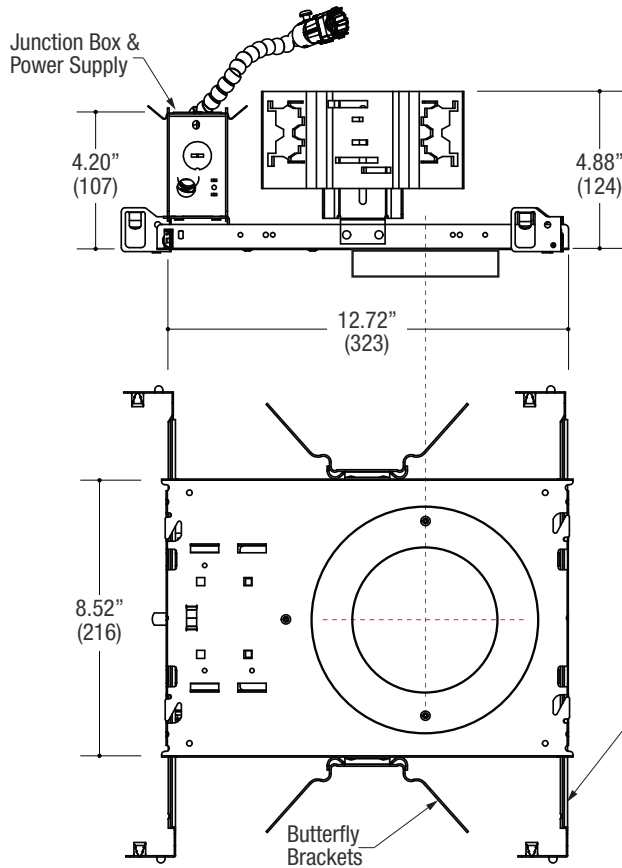

Measurements in () are metric equivalents.

Specifications

ROUND WALLWASH

- Recessed fixed wallwash
- 4.50" round die-cast aluminum trim
- .25" face trim
- Linear spread lens
- 1.75" regress for greater cut-off
- Ball catch retainer for easy trim insertion and removal with safety cable included
- Powder coat finish

5 YEAR WARRANTY
 Limited

TRIM ORDERING INFO

TRIM SERIES	LED MODULE INFORMATION	CRI / COLOR	BEAM	TRIM FINISH	OPTIONS
8431RM Open Frame Housing	09C 09W LED / 900lm nom. 14C 14W LED / 1200lm nom. 20C 20W LED / 1600lm nom.	8027 80CRI / 2700K 8030 80CRI / 3000K 8035 80CRI / 3500K 8040 80CRI / 4000K 9527 95CRI / 2700K 9530 95CRI / 3000K 9535 95CRI / 3500K 9540 95CRI / 4000K	W Wide	MB Black MW White XX Custom	SH Shower rated
4.50" ROUND Fixed Wallwash Die-Cast Aluminum Linear Spread Lens					

Example: **8431RM-20C-9530-W-MB-SH**

(VOR-1BN-T)
SMALL SIZE
OPEN FRAME HOUSING

Hanger Bars Included

Butterfly Brackets

Specifications

ROUND TRIMMED HOUSING

- Open frame housing of galvanized and aluminum construction
- **Ceiling Cut-out - Ø4.18"**