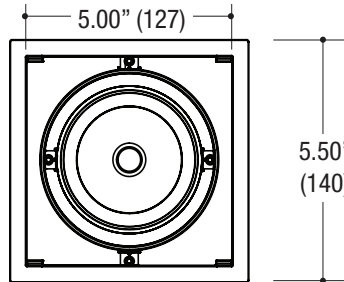

Measurements in ( ) are metric equivalents.

- 90° incremental horizontal rotation
- 45° x 45° Locking vertical tilt aiming

**REPLACES GIMBALO**