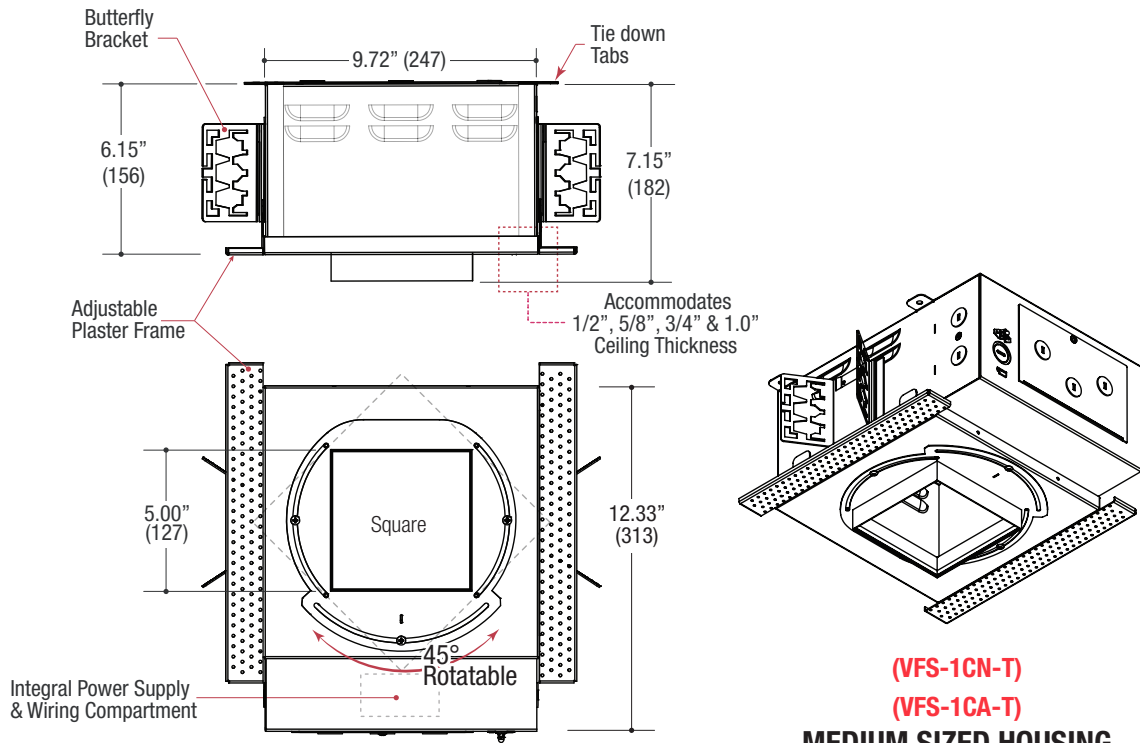

Measurements in ( ) are metric equivalents.

(VFS-1CN-T)
(VFS-1CA-T)

MEDIUM SIZED HOUSING

Specifications

SQUARE TRIMMED HOUSING

- Housing of all steel construction
- Adjustable plaster frame
- Black powder coat finish
- **Ceiling Cut-out - 5.13" X 5.13"**

ELECTRICAL

- Field-replaceable integral LED driver
- Electrical wiring compartment integrated into housing construction
- Internal thermal protection
- Easy maintenance access through ceiling opening
- Rated for through-branch wiring
- Optional dimming

MOUNTING

- Butterfly brackets for commercial installation in drywall, wood, stone, acoustic tile, or other ceiling types
- Perforated plate adjusts for 1/2", 5/8", 3/4" & 1.0" ceiling thickness
- Includes Heavy-Duty **L-Bars™** hanger bar system for residential installation

LABELS

- Suitable for damp location
- **Air-Tight / IC Optional**

HOUSING ORDERING INFO

5 YEAR WARRANTY
Limited

IC / Air-Tight

SERIES	BRIDGELUX	CREE	DRIVER	VOLTAGE	FINISH	OPTIONS
VFS-1CN-T Medium Square Trimmed New Construction Housing	17L 17W LED	20C 20W LED	D1 Phase Dimming (120V only) D2 0-10V Dimming (120-277V only) D3 Lutron Hi-lume™* Forward Phase 2 wire 1% (120V only) D4 Lutron Hi-lume™* EcoSystem™ & 3 wire (1%) (120-277V only) DE Lutron Hi-lume™ EcoSystem™* 1% w/Soft-On, Fade-to-Black™ (120-277V only) *Consult factory for further dimming options	1 120V U 120-277V	Leave Blank for Black WW White	EM Remotely Mounted Emergency LED Inverter IC* Insulated Ceiling (VFS-1CA-T only)
	22L 22W LED	28C 28W LED				
VFS-1CA-T* Medium Square Trimmed Air-Tight Housing Black finish is standard						
or						

Ordering Example: **VFS-1CN-T-20C-D1-1-WW-EM**