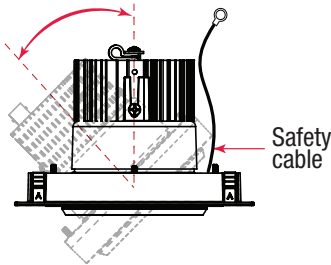

Measurements in ( ) are metric equivalents.

- 90° incremental horizontal rotation
- 45° x 45° Locking vertical tilt aiming

**REPLACES GIMBALO**