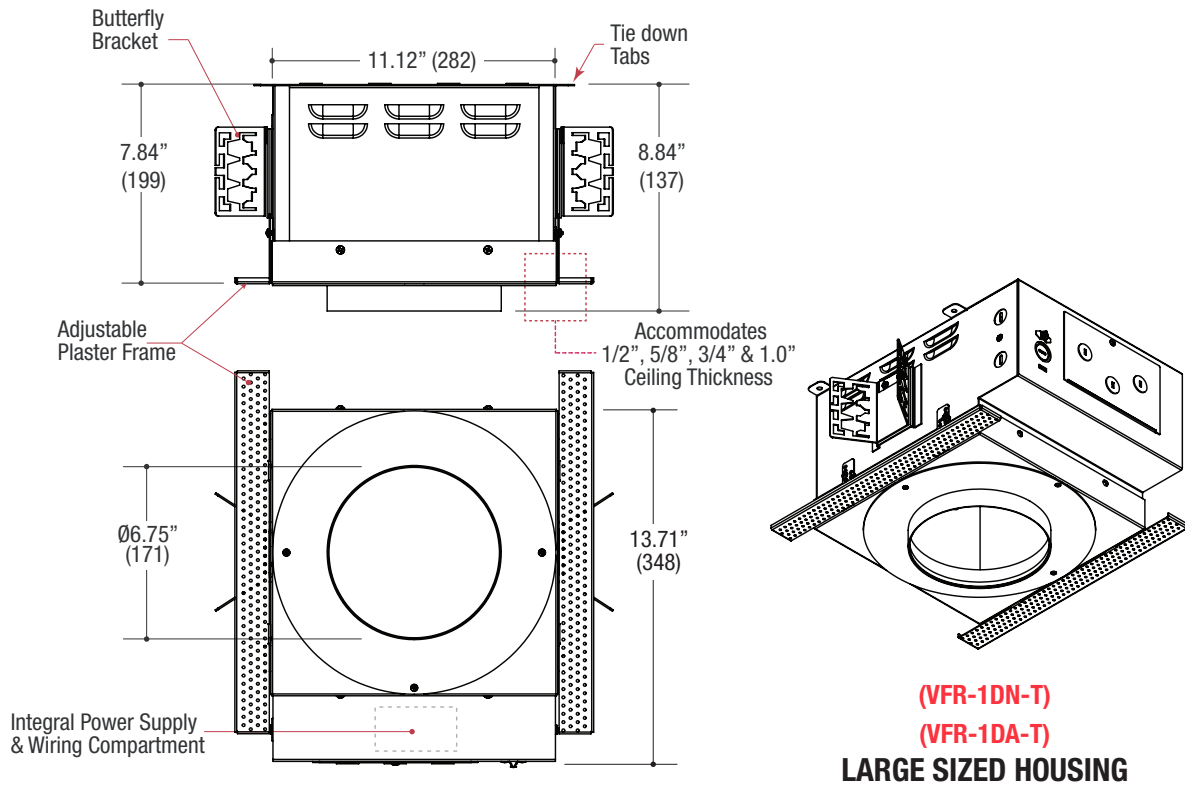

Measurements in ( ) are metric equivalents.

Specifications

ROUND TRIMMED HOUSING

- Housing of all steel construction
- Adjustable plaster frame
- Black powder coat finish
- **Ceiling Cut-out - Ø6.89"**

ELECTRICAL

- Field-replaceable integral LED driver
- Electrical wiring compartment integrated into housing construction
- Internal thermal protection
- Easy maintenance access through ceiling opening
- Rated for through-branch wiring
- Optional dimming

MOUNTING

- Butterfly brackets for commercial installation in drywall, wood, stone, acoustic tile, or other ceiling types
- Perforated plate adjusts for 1/2", 5/8", 3/4" & 1.0" ceiling thickness
- Includes Heavy-Duty **L-Bars™** hanger bar system for residential installation

LABELS

- Suitable for damp location
- **Air-Tight / IC Optional**

HOUSING ORDERING INFO

5 YEAR WARRANTY
Limited

IC / Air-Tight

SERIES	BRIDGELUX	CREE	DRIVER	VOLTAGE	FINISH	OPTIONS
VFR-1DN-T Large Round Trimmed New Construction Housing	22L 22W LED	35C 35W LED	D1 Phase Dimming (120V only) D2 0-10V Dimming (120-277V only) D3 Lutron Hi-lume™* Forward Phase 2 wire 1% (120V only) D4 Lutron Hi-lume™* EcoSystem™ & 3 wire (1%) (120-277V only) DE Lutron Hi-lume™ EcoSystem™* 1% w/Soft-On, Fade-to-Black™ (120-277V only) *Consult factory for further dimming options	1 120V U 120-277V	<i>Leave Blank for Black</i> WW White	IEM Remotely Mounted Emergency LED Inverter IC* Insulated Ceiling (VFR-1DA-T only)
	34L 34W LED	41C 41W LED				
VFR-1DA-T* Large Round Trimmed Air-Tight Housing						
Black finish is standard						
or						

Ordering Example: **VFR-1DA-T-35C-D1-1-WW-IC**