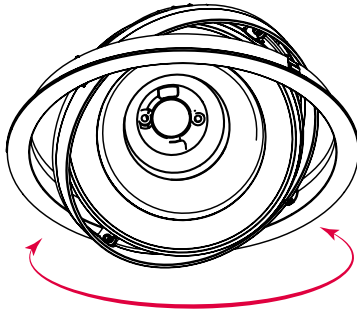

PROJECT

TYPE

CATALOG NUMBER

8121D ROUND GIMBAL ADJUSTABLE TRIMMED ACCENT - VF100 Series recessed downlight and housing configurations represent the pinnacle of innovation and design for the architectural industry. These fixtures meet and exceed the needs of today's lighting designers and specifiers for small recessed fixtures that perform.

Measurements in () are metric equivalents.

- 360° Lockable horizontal rotation
- 45° x 45° Locking vertical tilt aiming

Specifications

ROUND DOWNLIGHT

- Recessed gimbal adjustable downlight
- 7.50" round die-cast aluminum trim
- .375" face trim
- Double gimbal assembly
- Accepts up to 2 or more optical accessories
- Snap in spring retainers for easy trim insertion and removal
- Safety cable included
- Powder coat finish