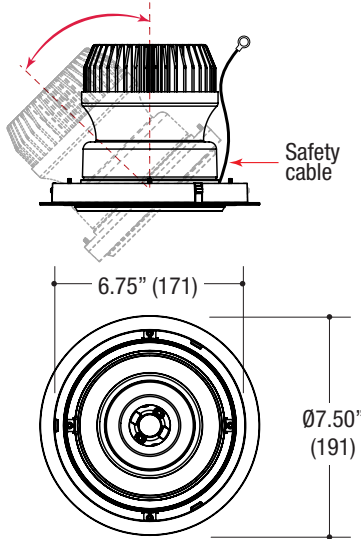

Measurements in () are metric equivalents.

- 360° Lockable horizontal rotation
- 45° x 45° Locking vertical tilt aiming

Specifications

ROUND DOWNLIGHT

- Recessed gimbal adjustable downlight
- 7.50" round die-cast aluminum trim
- .375" face trim
- Double gimbal assembly
- Accepts up to 2 or more optical accessories
- Snap in spring retainers for easy trim insertion and removal
- Safety cable included
- Powder coat finish