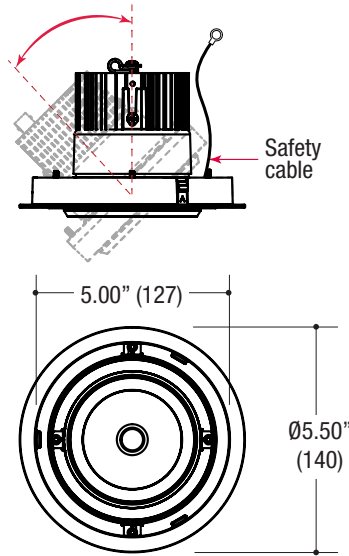

Measurements in () are metric equivalents.

- 360° Lockable horizontal rotation
- 45° x 45° Locking vertical tilt aiming

Specifications

ROUND DOWNLIGHT

- Recessed gimbal adjustable downlight
- 5.50" round die-cast aluminum trim
- .25" face trim
- Double gimbal assembly
- Accepts up to 2 or more optical accessories
- Snap in spring retainers for easy trim insertion and removal
- Safety cable included
- Powder coat finish