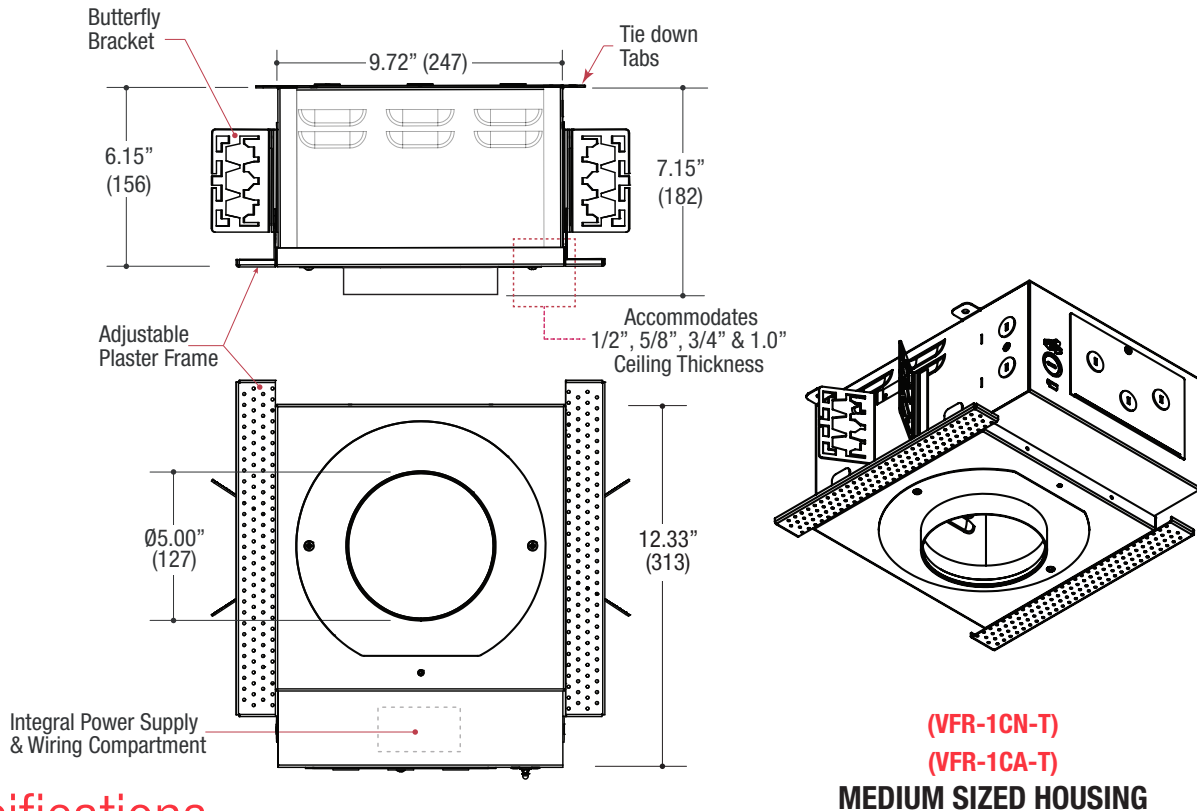

Measurements in ( ) are metric equivalents.

Specifications

ROUND TRIMMED HOUSING

- Housing of all steel construction
- Adjustable plaster frame
- Black powder coat finish
- **Ceiling Cut-out - Ø5.13"**

ELECTRICAL

- Field-replaceable integral LED driver
- Electrical wiring compartment integrated into housing construction
- Internal thermal protection
- Easy maintenance access through ceiling opening
- Rated for through-branch wiring
- Optional dimming

MOUNTING

- Butterfly brackets for commercial installation in drywall, wood, stone, acoustic tile, or other ceiling types
- Perforated plate adjusts for 1/2", 5/8", 3/4" & 1.0" ceiling thickness
- Includes Heavy-Duty **L-Bars™** hanger bar system for residential installation

LABELS

- Suitable for damp location
- **Air-Tight / IC Optional**

5 YEAR WARRANTY
Limited

IC / Air-Tight

HOUSING ORDERING INFO

SERIES	BRIDGELUX	CREE	DRIVER	VOLTAGE	FINISH	OPTIONS
VFR-1CN-T Medium Round Trimmed New Construction Housing	17L 17W LED	20C 20W LED	D1 Phase Dimming (120V only) D2 0-10V Dimming (120-277V only) D3 Lutron Hi-lume™* Forward Phase 2 wire 1% (120V only) D4 Lutron Hi-lume™* EcoSystem™ & 3 wire (1%) (120-277V only) DE Lutron Hi-lume™ EcoSystem™* 1% w/Soft-On, Fade-to-Black™ (120-277V only) *Consult factory for further dimming options	1 120V U 120-277V	Leave Blank for Black WW White	EM Remotely Mounted Emergency LED Inverter IC* Insulated Ceiling (VFR-1CA-T only)
	22L 22W LED	28C 28W LED				
VFR-1CA-T* Medium Round Trimmed Air-Tight Housing Black finish is standard						
or						

Ordering Example: **VFR-1CN-T-20C-D1-1-WW-EM**