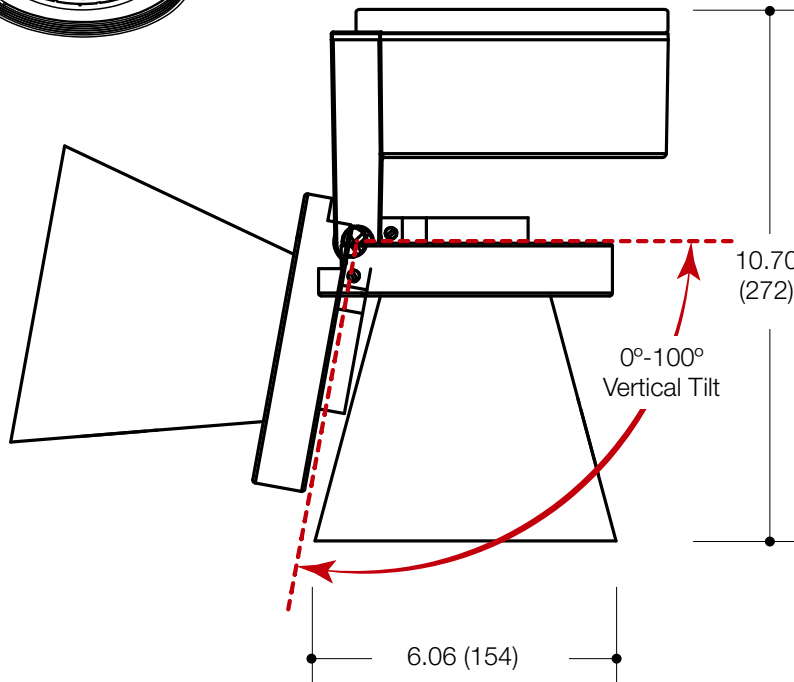

PROJECT	TYPE	CATALOG NUMBER
---------	------	----------------

CEILING MOUNT

- 6.10" round cone shaped spotlight
- 0° - 100° vertical tilt aiming / 350° horizontal rotation
- Die cast aluminum head and power supply housing
- Easy relamping via snap-in catch action removable front housing
- Powder coat finish

LAMPS (not included)

- PAR30MH 20W, 39W or 70W
- Optical accessories available

ELECTRICAL

- Integral metal halide ballast

MOUNTING

- Junction Box Mounting Plate
- Hardware provided.

LABELS

- Suitable for damp location