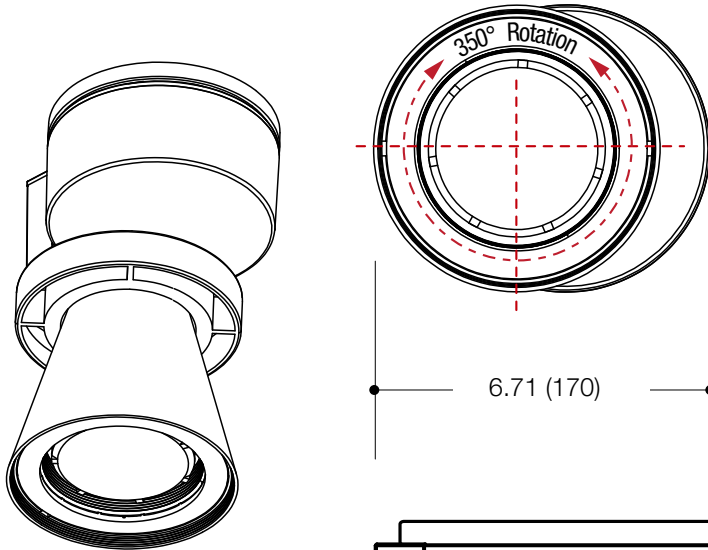

PROJECT	TYPE	CATALOG NUMBER
---------	------	----------------

CEILING MOUNT

- 6.10" round cone shaped spotlight
- 0° - 100° vertical tilt aiming / 350° horizontal rotation
- Die cast aluminum head and power supply housing
- Easy relamping via snap-in catch action removable front housing
- Powder coat finish

LAMPS (not included)

- PAR30MH 20W, 39W or 70W
- Optical accessories available

ELECTRICAL

- Integral metal halide ballast

MOUNTING

- Junction Box Mounting Plate
- Hardware provided.

LABELS

- Suitable for damp location