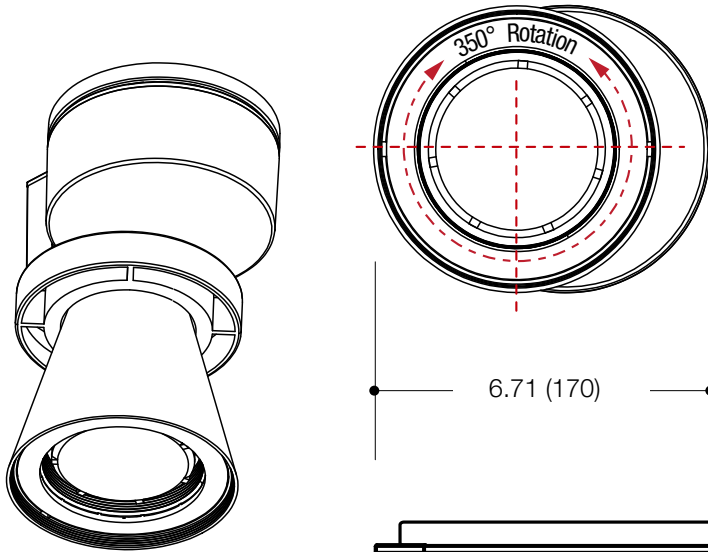

PROJECT	TYPE	CATALOG NUMBER
---------	------	----------------

CEILING MOUNT

- 6.10" round cone shaped spotlight
- 0° - 100° vertical tilt aiming / 350° horizontal rotation
- Die cast aluminum head and power supply housing
- Easy relamping via snap-in catch action removable front housing
- Powder coat finish

LED SOURCE

- Field replaceable LED
- 28W / 2400lm, 80CRI / 3000K
- Optical accessories available

ELECTRICAL

- Integral LED driver
- Dimmable power supply available

MOUNTING

- Junction Box Mounting Plate
- Hardware provided.

LABELS

- Suitable for damp location

ORDERING INFO

SERIES	WATTAGE	CRI / COLOR	BEAM	DRIVER	VOLTAGE	FINISH
4521-D	28L 28W LED 2400 lm nom.	8027 80CRI / 2700K 8030 80CRI / 3000K 8035 80CRI / 3500K 8040 80CRI / 4000K 9027 90CRI / 2700K 9030 90CRI / 3000K 9727 97CRI / 2700K 9730 97CRI / 3000K	N Narrow M Medium W Wide	LD LED Driver D1 120V Phase Dimming	1 120V 2 277V	BB Black WW White
CONOS Large Ceiling Mount Die-Cast Aluminum Adjustable Spotlight						