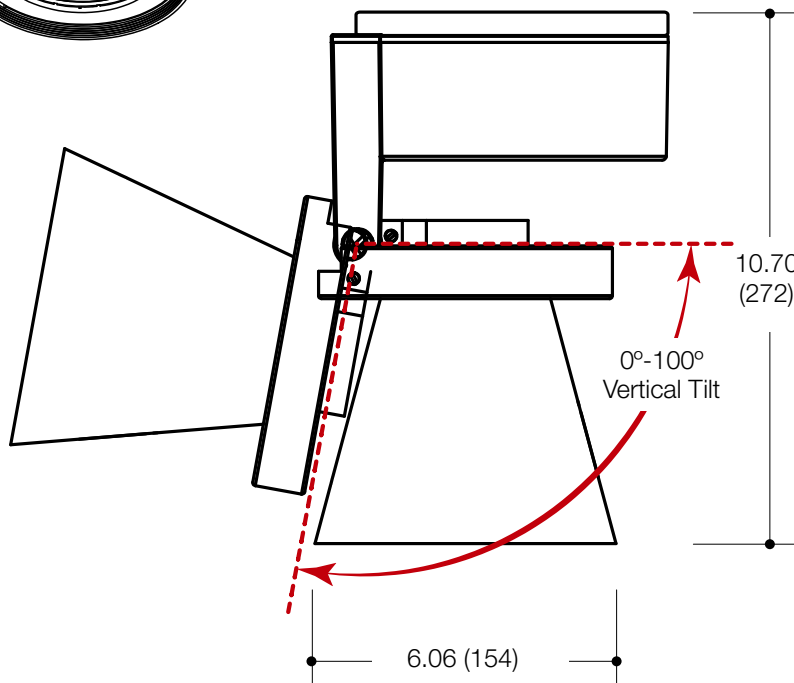

PROJECT	TYPE	CATALOG NUMBER
---------	------	----------------

CEILING MOUNT

- 6.10" round cone shaped spotlight
- 0° - 100° vertical tilt aiming / 350° horizontal rotation
- Die cast aluminum head and power supply housing
- Easy relamping via snap-in catch action removable front housing
- Powder coat finish

LED SOURCE

- Field replaceable LED
- 28W / 2400lm, 80CRI / 3000K
- Optical accessories available

ELECTRICAL

- Integral LED driver
- Dimmable power supply available

MOUNTING

- Junction Box Mounting Plate
- Hardware provided.

LABELS

- Suitable for damp location

ORDERING INFO

SERIES	WATTAGE	CRI / COLOR	BEAM	DRIVER	VOLTAGE	FINISH
4521-D	28L 28W LED 2400 lm nom.	8027 80CRI / 2700K 8030 80CRI / 3000K 8035 80CRI / 3500K 8040 80CRI / 4000K 9027 90CRI / 2700K 9030 90CRI / 3000K 9727 97CRI / 2700K 9730 97CRI / 3000K	N Narrow M Medium W Wide	LD LED Driver D1 120V Phase Dimming	1 120V 2 277V	BB Black WW White
CONOS Large Ceiling Mount Die-Cast Aluminum Adjustable Spotlight						