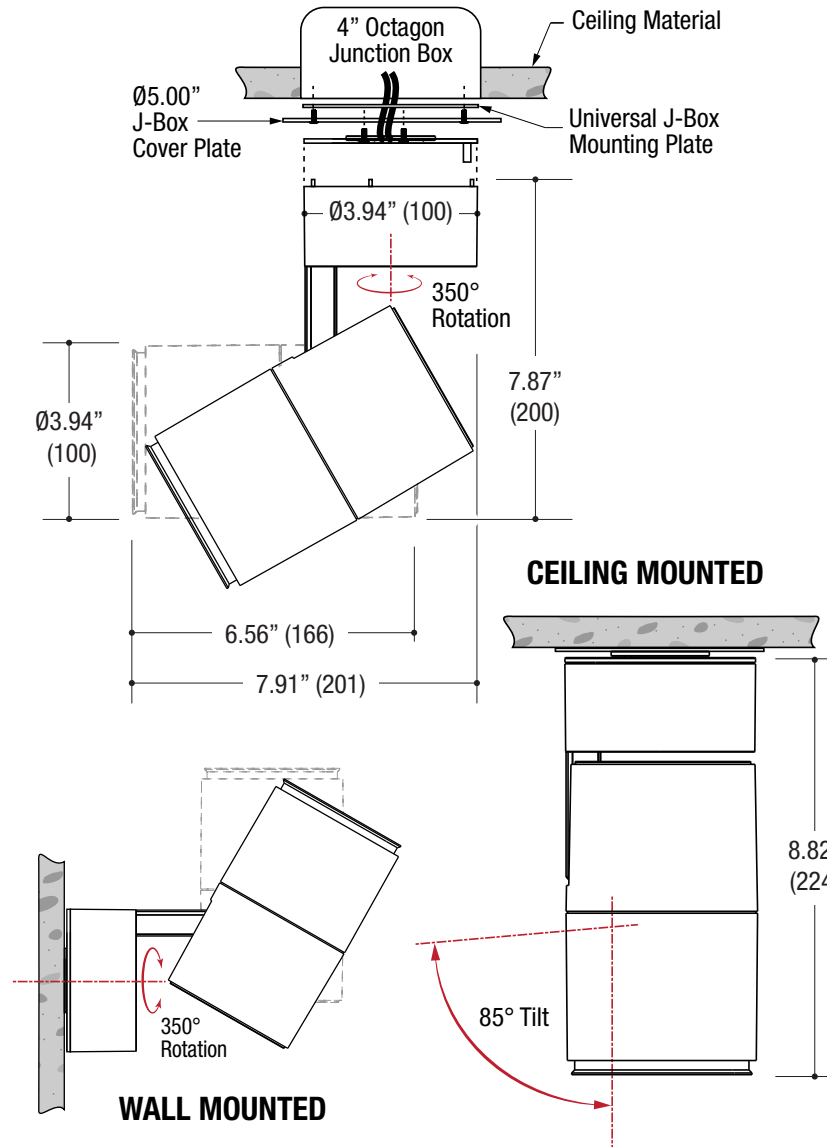

PROJECT	TYPE	CATALOG NUMBER
---------	------	----------------

Measurements in () are metric equivalents.

Specifications

CYLINDRICAL SPOTLIGHT

- 3.94" diameter simple cylinder shaped
- 0° - 85° vertical tilting / 350° horizontal rotation
- Die cast aluminum head & power supply housing
- LED optical grade metalized polycarbonate reflector
- Easy LED & reflector access via removable front ring with twist-lock action fitting
- Powder coat finish

LED SOURCE

- Field replaceable LED
- Accepts up to 2 optical accessories
- 3 Step MacAdams (3 SDMC)

ELECTRICAL

- Integral dimmable LED driver

MOUNTING

- J-box Canopy with Stem

LABELS

- Suitable for damp location

3STEP
MacAdams

5 YEAR
WARRANTY
Limited

ORDERING INFO

SERIES	WATTAGE	CRI / COLOR	BEAM	POWER SUPPLY	FINISH
3921-B TERRA SMALL Die-Cast Aluminum Housing Adjustable Aim	14L 14W LED 1243lm del.	8027 80CRI / 2700K	N Narrow 15° M Medium 24° W Wide 40°	DMU Dimming Multiple Forward/Reverse Phase (@ 120V only) 0-10V Wires Present (@ 120-277V)	BB Black WW White SS Silver
		8030 80CRI / 3000K			
	8035 80CRI / 3500K				
	8040 80CRI / 4000K				
	9027 90CRI / 2700K				
	9030 90CRI / 3000K				
	9035 90CRI / 3500K				
	9040 90CRI / 4000K				
	9727 97CRI / 2700K				
	9730 97CRI / 3000K				
	21L 21W LED 1705lm del. Delivered Lumens @ 80CRI / 3000K / Narrow Beam				