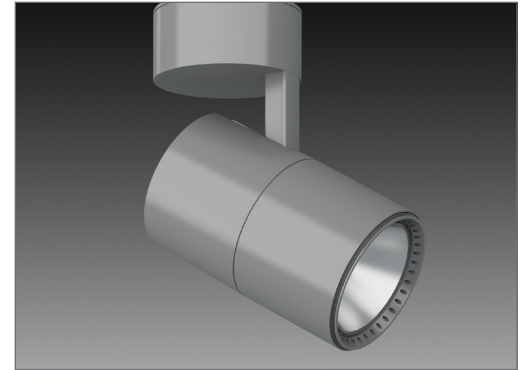

PROJECT	TYPE	CATALOG NUMBER
---------	------	----------------

Measurements in () are metric equivalents.

Specifications

CYLINDRICAL SPOTLIGHT

- 3.94" diameter simple cylinder shaped
- 0° - 85° vertical tilting / 350° horizontal rotation
- Die cast aluminum head & power supply housing
- LED optical grade metalized polycarbonate reflector
- Easy LED & reflector access via removable front ring with twist-lock action fitting
- Powder coat finish

LED SOURCE

- Field replaceable LED
- Accepts up to 2 optical accessories
- 3 Step MacAdams (3 SDMC)

ELECTRICAL

- Integral dimmable LED driver

MOUNTING

- J-box Canopy with Stem

LABELS

- Suitable for damp location

3STEP
MacAdams

5 YEAR
WARRANTY
Limited

ORDERING INFO

SERIES	WATTAGE	CRI / COLOR	BEAM	POWER SUPPLY	FINISH
3921-B TERRA SMALL Die-Cast Aluminum Housing Adjustable Aim	14L 14W LED 1243lm del.	8027 80CRI / 2700K	N Narrow 15° M Medium 24° W Wide 40°	DMU Dimming Multiple Forward/Reverse Phase (@ 120V only) 0-10V Wires Present (@ 120-277V)	BB Black WW White SS Silver
		8030 80CRI / 3000K			
	8035 80CRI / 3500K				
	8040 80CRI / 4000K				
	9027 90CRI / 2700K				
	9030 90CRI / 3000K				
	9035 90CRI / 3500K				
	9040 90CRI / 4000K				
	9727 97CRI / 2700K				
	9730 97CRI / 3000K				
	21L 21W LED 1705lm del. Delivered Lumens @ 80CRI / 3000K / Narrow Beam				