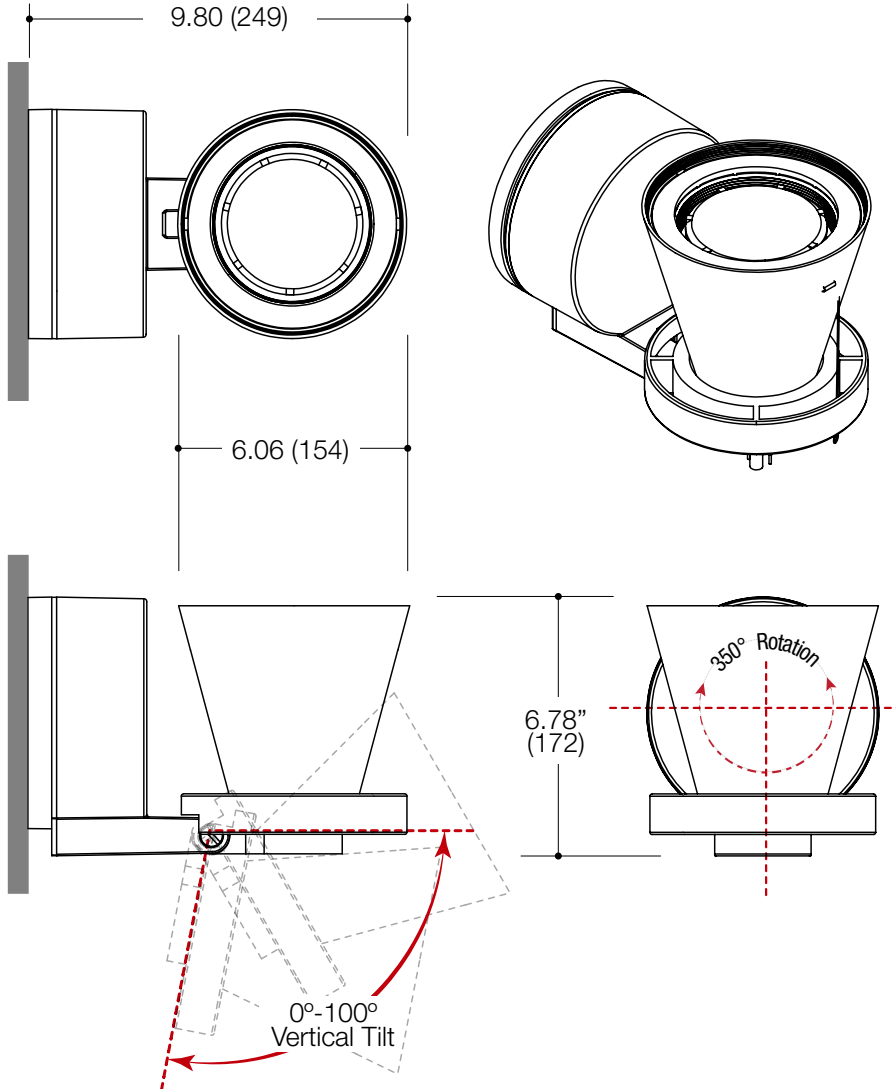

PROJECT	TYPE	CATALOG NUMBER
---------	------	----------------

**WALL MOUNT**

- 6.10" round cone shaped spotlight
- 0° - 100° vertical tilt aiming / 350° horizontal rotation
- Die cast aluminum head and power supply housing
- Easy relamping via snap-in catch action removable front housing
- Powder coat finish

**LAMPS (not included)**

- PAR30MH 20W, 39W or 70W
- Optical accessories available

**ELECTRICAL**

- Integral metal halide ballast

**MOUNTING**

- Junction Box Mounting Plate
- Hardware provided.

**LABELS**

- Suitable for damp location

**ORDERING INFO**

SERIES	WATTAGE / LAMP	POWER SUPPLY	VOLTAGE	FINISH
<b>4721-D</b>	<b>020CR30X</b> PAR30MH 20W <b>039CR30X</b> PAR30MH 39W <b>070CR30X</b> PAR30MH 70W	<b>EB</b> Electronic Metal Halide Ballast	<b>1</b> 120V <b>2</b> 277V	<b>BB</b> Black <b>WW</b> White <b>SS</b> Silver
<b>CONOS</b> <b>Large Wall Mount</b> Die-Cast Aluminum Adjustable Spotlight				