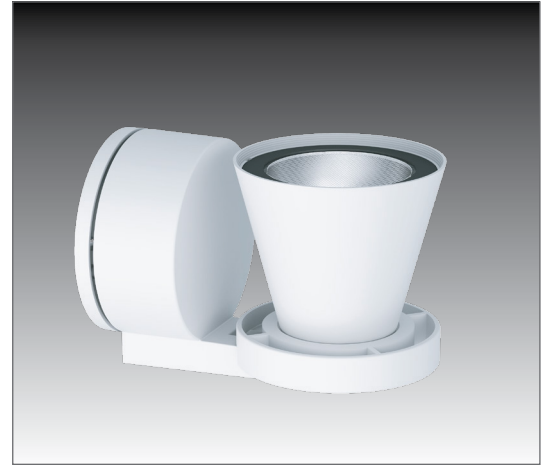

PROJECT	TYPE	CATALOG NUMBER
---------	------	----------------

**WALL MOUNT**

- 6.10" round cone shaped spotlight
- 0° - 100° vertical tilt aiming / 350° horizontal rotation
- Die cast aluminum head and power supply housing
- Easy relamping via snap-in catch action removable front housing
- Powder coat finish

**LAMPS (not included)**

- PAR30MH 20W, 39W or 70W
- Optical accessories available

**ELECTRICAL**

- Integral metal halide ballast

**MOUNTING**

- Junction Box Mounting Plate
- Hardware provided.

**LABELS**

- Suitable for damp location

**ORDERING INFO**

SERIES	WATTAGE / LAMP	POWER SUPPLY	VOLTAGE	FINISH
<b>4721-D</b>	<b>020CR30X</b> PAR30MH 20W <b>039CR30X</b> PAR30MH 39W <b>070CR30X</b> PAR30MH 70W	<b>EB</b> Electronic Metal Halide Ballast	<b>1</b> 120V <b>2</b> 277V	<b>BB</b> Black <b>WW</b> White <b>SS</b> Silver
<b>CONOS</b> <b>Large Wall Mount</b> Die-Cast Aluminum Adjustable Spotlight				